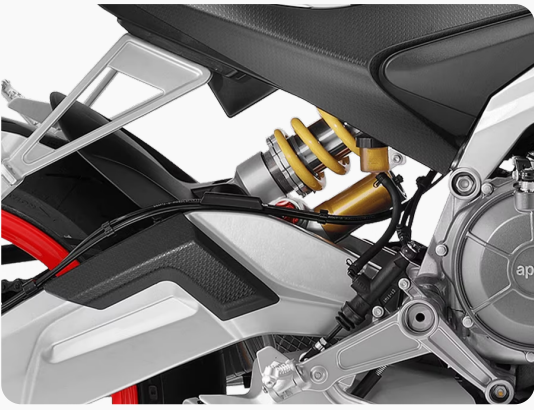

£11,495

+ OTR

TUONO 660 FACTORY FEATURES

5 Riding Modes

With a choice of 5 Riding Modes, you simply select the one best suited to your needs or the conditions and voilà, traction and wheelie control, engine braking, ABS and other parameters are instantly adjusted to optimise your ride.

Cutting-edge braking

The Tuono 660 Factory comes with multi-map cornering ABS, a system with a specific algorithm behind it that optimises braking and ABS intervention on corners by constantly monitoring key parameters. These include lateral acceleration, the pressure applied to the front brake lever, and the lean, pitch and yaw angle, modulating the braking action in order to improve stability and deceleration.

Advanced suspension

The factory version of the Tuono 660 sports refined suspension that is ideal for sports riding. The Sachs shock absorber with separate reservoir is adjustable in its compression, rebound damping and spring pre-load, while the Kayaba fork is fully adjustable in the same three parameters.