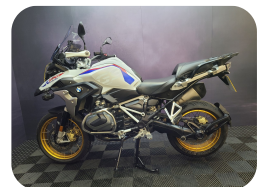

BMW

R 1250 GS TE

SCAN FOR
DETAILS

- YEAR
2020
- MILEAGE
14784 miles
- ENGINE SIZE
1254cc
- PREVIOUS OWNERS
1
- TRANSMISSION
6 Speed
- SERVICE HISTORY
Full Service History
- COLOUR
MULTI-COLOUR
- TYPE
Adventure

PRICE

£11,199

+ 5 more images available