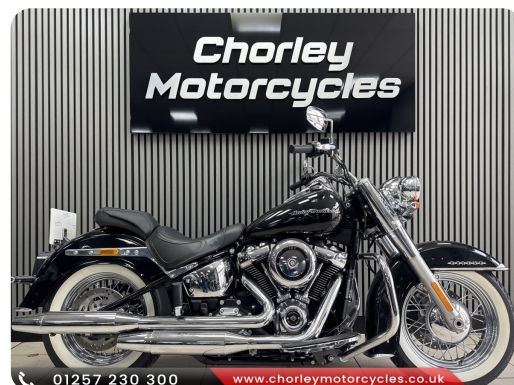

HARLEY-DAVIDSON

FLDE SOFTAIL DELUXE 1745

SCAN FOR
DETAILS

- YEAR
2018
- MILEAGE
636 miles
- ENGINE SIZE
1745cc
- PREVIOUS OWNERS
2
- TRANSMISSION
6 Speed
- SERVICE HISTORY
Full Service History
- COLOUR
BLACK
- TYPE
Custom Cruiser

PRICE

£15,500

+ 8 more images available