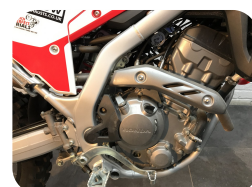

+ 5 more images available