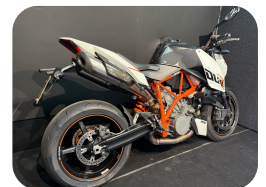

SCAN FOR
DETAILS

990 SUPERDUKE R

- YEAR
2010
- MILEAGE
5240 miles
- ENGINE SIZE
1000cc
- PREVIOUS OWNERS
5
- TRANSMISSION
6 Speed
- SERVICE HISTORY
Part Service History
- COLOUR
BLACK
- TYPE
Naked

PRICE

£4,999

+ 24 more images available