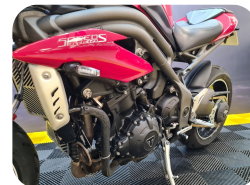

+ 6 more images available