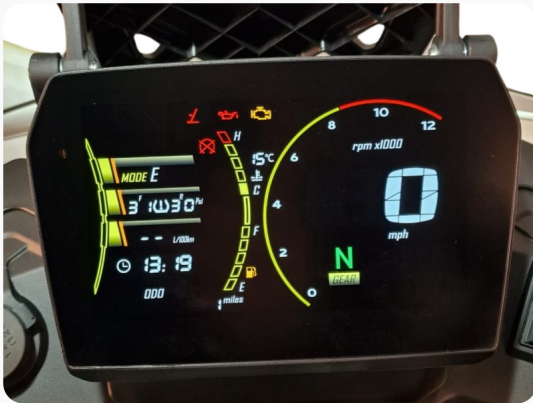

6 Speed

TANK CAPACITY

16.5 Litres

£5,499

+ OTR

DS525X FEATURES

POWERFUL 494cc DOHC 8V ENGINE

Featuring a brand new liquid cooled DOHC engine developed by VOGE parent group 'Loncin Industries'. This delightfully smooth and willing parallel twin cylinder engine generates an A2 Licence friendly output of 35 kW (47.6 HP) at 8,500 rpm

TUBELESS METZELER DUAL PURPOSE TYRES

19" front and 17" rear tubeless cross-spoke wheels fitted with Metzeler Tourance mixed-use tyres for better road grip & safety on all road surfaces

KYB SUSPENSION

Front suspension is a pair of 41mm KYB USD Adjustable Forks that have 170 mm of travel. Rear Suspension is an Adjustable KYB mono-shock with 170 mm of wheel travel

LARGE LCD FULL COLOUR DASH

7-inch colour LCD with Bluetooth connectivity for basic Navigation and displays other features like Tire Pressure, Gear and Side Stand indicators, Outdoor Temperature, and Revision Prompt

1080p DASH CAM

Capture every moment of your journeys in stunning detail with the 1080p HD in-built Dashcam. From scenic drives to unforgettable road trips, the forward facing camera ensures crystal-clear recording.