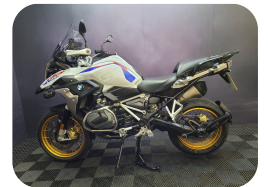

+ 5 more images available