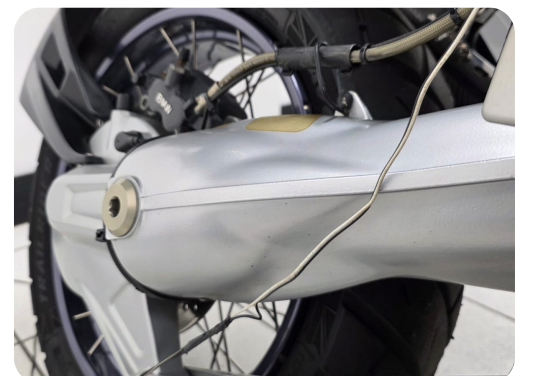

BMW

R1150 GS ADVENTURE

SCAN FOR
DETAILS

- YEAR
2002
- MILEAGE
54000 miles
- ENGINE SIZE
1150cc
- PREVIOUS OWNERS
2
- TRANSMISSION
6 Speed
- SERVICE HISTORY
Part Service History
- COLOUR
SILVER
- TYPE
Adventure