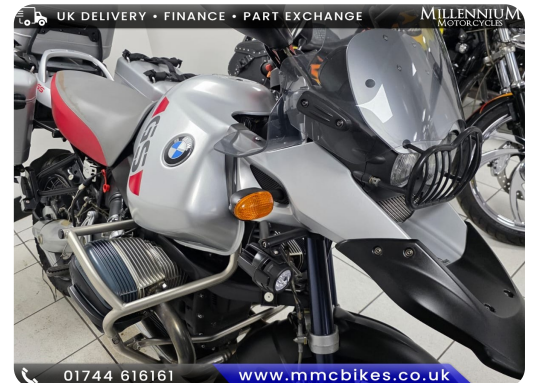

BMW

R1150 GS ADVENTURE

SCAN FOR
DETAILS

- YEAR
2002
- MILEAGE
54000 miles
- ENGINE SIZE
1150cc
- PREVIOUS OWNERS
2
- TRANSMISSION
6 Speed
- SERVICE HISTORY
Part Service History
- COLOUR
SILVER
- TYPE
Adventure

PRICE

£3,695