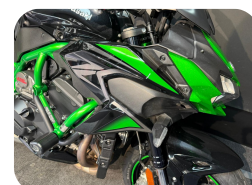

+ 23 more images available