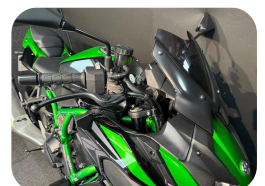

+ 23 more images available