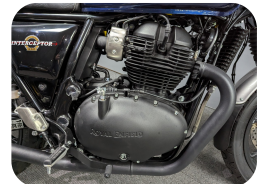

649cc

• PREVIOUS OWNERS

0

• TRANSMISSION

6 Speed

• SERVICE HISTORY

Full Service History

• COLOUR

Barcelona Blue

• TYPE

Roadster/Retro

PRICE

£4,499

+ 6 more images available