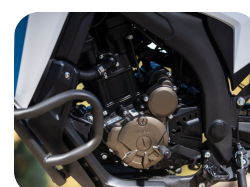

+ 14 more images available